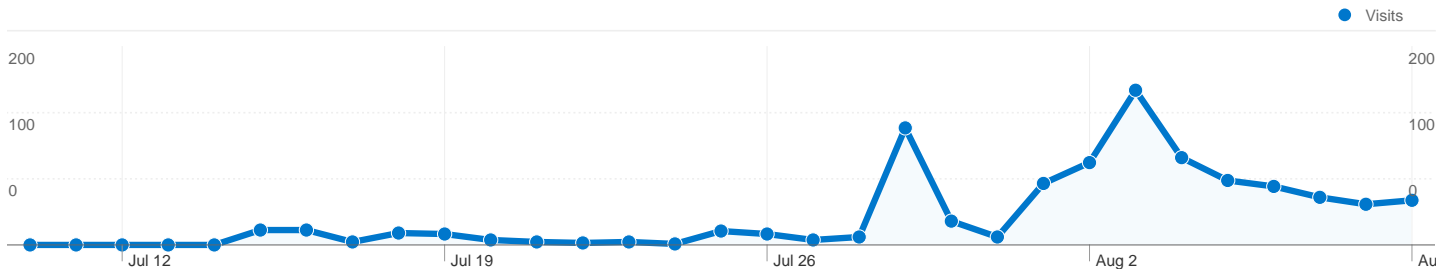

All traffic sources sent a total of 905 visits

27.07% Direct Traffic

66.52% Referring Sites

6.41% Search Engines

- **Referring Sites**
  602.00 (66.52%)
- **Direct Traffic**
  245.00 (27.07%)
- **Search Engines**
  58.00 (6.41%)

Top Traffic Sources

Sources	Visits	% visits	Keywords	Visits	% visits
answers.yahoo.com (referral)	259	28.62%	hulu outside us	3	5.17%
(direct) ((none))	245	27.07%	netlimiter starcraft 2	2	3.45%
stumbleupon.com (referral)	97	10.72%	"page file size"	1	1.72%
reddit.com (referral)	87	9.61%	"shannon walkley" + "harper"	1	1.72%
digg.com (referral)	64	7.07%	anyway to speed up starcraft 2	1	1.72%