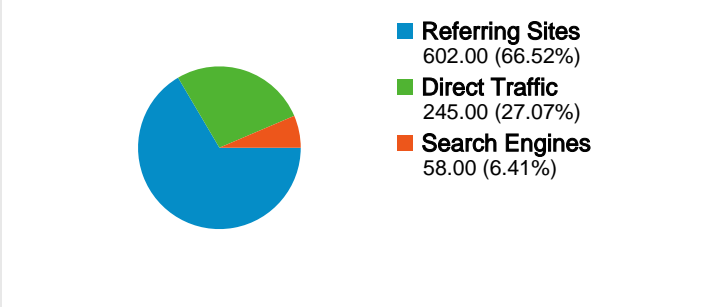

Site Usage

905 Visits 70.17% Bounce Rate

1,358 Pageviews 00:02:24 Avg. Time on Site

1.50 Pages/Visit 83.98% % New Visits

Visitors Overview

Map Overlay

Traffic Sources Overview

Content Overview

Pages	Pageviews	% Pageviews
/?p=183	400	29.46%
/	391	28.79%
/?p=28	138	10.16%
/?p=213	99	7.29%
/?p=128	51	3.76%

762 people visited this site

905 Visits

762 Absolute Unique Visitors

1,358 Pageviews

1.50 Average Pageviews

905 visits came from 54 countries/territories

Site Usage						
Visits	Pages/Visit	Avg. Time on Site	% New Visits	Bounce Rate		
905 % of Site Total: 100.00%	1.50 Site Avg: 1.50 (0.00%)	00:02:24 Site Avg: 00:02:24 (0.00%)	84.09% Site Avg: 83.98% (0.13%)	70.17% Site Avg: 70.17% (0.00%)		
Country/Territory	Visits	Pages/Visit	Avg. Time on Site	% New Visits	Bounce Rate	
United States	528	1.17	00:01:10	91.67%	75.76%	
Australia	131	3.47	00:10:19	35.11%	40.46%	
United Kingdom	61	1.25	00:00:40	95.08%	77.05%	
Canada	48	1.06	00:00:51	97.92%	77.08%	
Germany	17	1.12	00:01:51	82.35%	64.71%	
France	10	1.50	00:00:55	90.00%	70.00%	
India	8	1.00	00:00:00	75.00%	100.00%	
Japan	7	1.00	00:00:13	100.00%	71.43%	
Denmark	5	1.00	00:00:33	100.00%	60.00%	

Russia	5	1.00	00:00:00	80.00%	100.00%
					1 - 10 of 54

Pages on this site were viewed a total of 1,358 times

 1,358 Pageviews

 1,080 Unique Views

 70.17% Bounce Rate

Top Content

Pages	Pageviews	% Pageviews
/?p=183	400	29.46%
/	391	28.79%
/?p=28	138	10.16%
/?p=213	99	7.29%
/?p=128	51	3.76%