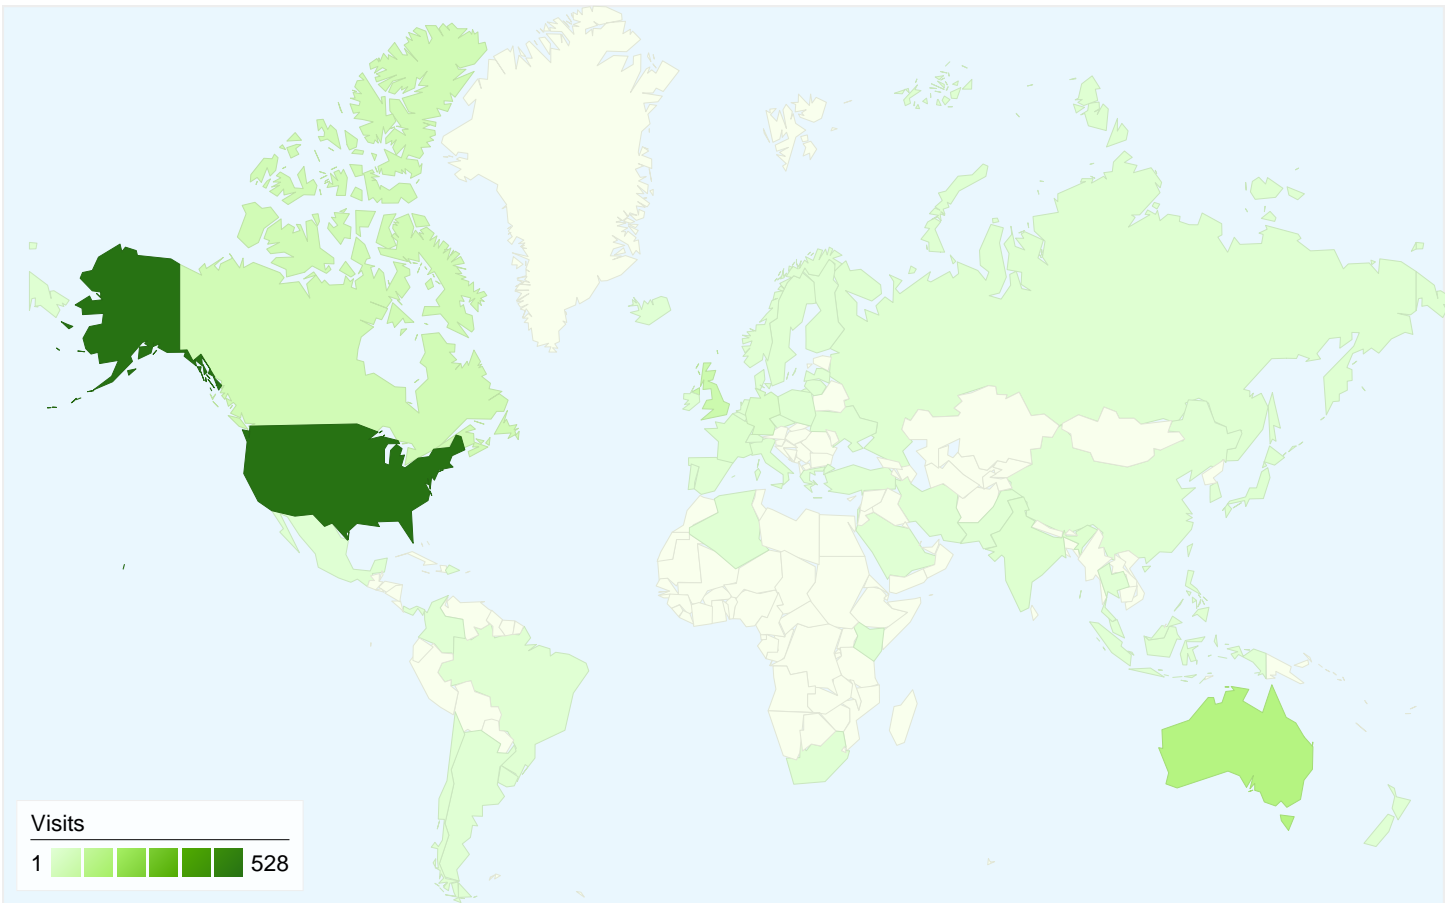

All traffic sources sent a total of 905 visits

27.07% Direct Traffic

66.52% Referring Sites

6.41% Search Engines

- **Referring Sites**
602.00 (66.52%)
- **Direct Traffic**
245.00 (27.07%)
- **Search Engines**
58.00 (6.41%)

Top Traffic Sources

Sources	Visits	% visits	Keywords	Visits	% visits
answers.yahoo.com (referral)	259	28.62%	hulu outside us	3	5.17%
(direct) ((none))	245	27.07%	netlimiter starcraft 2	2	3.45%
stumbleupon.com (referral)	97	10.72%	"page file size"	1	1.72%
reddit.com (referral)	87	9.61%	"shannon walkley" + "harper"	1	1.72%
digg.com (referral)	64	7.07%	anyway to speed up starcraft 2	1	1.72%

905 visits came from 54 countries/territories

Site Usage						
Visits	Pages/Visit	Avg. Time on Site	% New Visits	Bounce Rate		
905 % of Site Total: 100.00%	1.50 Site Avg: 1.50 (0.00%)	00:02:24 Site Avg: 00:02:24 (0.00%)	84.09% Site Avg: 83.98% (0.13%)	70.17% Site Avg: 70.17% (0.00%)		
Country/Territory	Visits	Pages/Visit	Avg. Time on Site	% New Visits	Bounce Rate	
United States	528	1.17	00:01:10	91.67%	75.76%	
Australia	131	3.47	00:10:19	35.11%	40.46%	
United Kingdom	61	1.25	00:00:40	95.08%	77.05%	
Canada	48	1.06	00:00:51	97.92%	77.08%	
Germany	17	1.12	00:01:51	82.35%	64.71%	
France	10	1.50	00:00:55	90.00%	70.00%	
India	8	1.00	00:00:00	75.00%	100.00%	
Japan	7	1.00	00:00:13	100.00%	71.43%	
Denmark	5	1.00	00:00:33	100.00%	60.00%	

Russia	5	1.00	00:00:00	80.00%	100.00%
					1 - 10 of 54

Pages on this site were viewed a total of 1,358 times

 1,358 Pageviews

 1,080 Unique Views

 70.17% Bounce Rate

Top Content

Pages	Pageviews	% Pageviews
/?p=183	400	29.46%
/	391	28.79%
/?p=28	138	10.16%
/?p=213	99	7.29%
/?p=128	51	3.76%