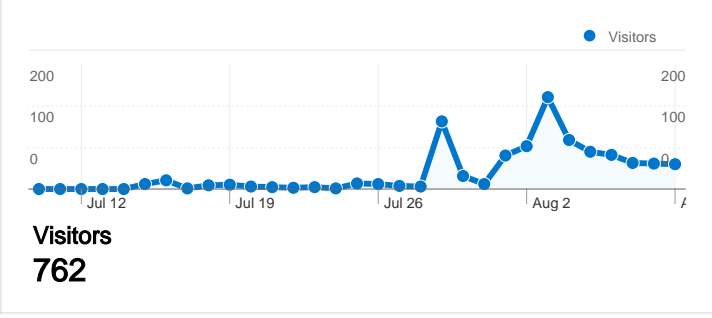

Site Usage

905 Visits 70.17% Bounce Rate

1,358 Pageviews 00:02:24 Avg. Time on Site

1.50 Pages/Visit 83.98% % New Visits

Visitors Overview

Map Overlay

Traffic Sources Overview

Content Overview

Pages	Pageviews	% Pageviews
/?p=183	400	29.46%
/	391	28.79%
/?p=28	138	10.16%
/?p=213	99	7.29%
/?p=128	51	3.76%

762 people visited this site

905 Visits

762 Absolute Unique Visitors

1,358 Pageviews

1.50 Average Pageviews

905 visits came from 54 countries/territories

Site Usage						
Visits	Pages/Visit	Avg. Time on Site	% New Visits	Bounce Rate		
905 % of Site Total: 100.00%	1.50 Site Avg: 1.50 (0.00%)	00:02:24 Site Avg: 00:02:24 (0.00%)	84.09% Site Avg: 83.98% (0.13%)	70.17% Site Avg: 70.17% (0.00%)		
Country/Territory	Visits	Pages/Visit	Avg. Time on Site	% New Visits	Bounce Rate	
United States	528	1.17	00:01:10	91.67%	75.76%	
Australia	131	3.47	00:10:19	35.11%	40.46%	
United Kingdom	61	1.25	00:00:40	95.08%	77.05%	
Canada	48	1.06	00:00:51	97.92%	77.08%	
Germany	17	1.12	00:01:51	82.35%	64.71%	
France	10	1.50	00:00:55	90.00%	70.00%	
India	8	1.00	00:00:00	75.00%	100.00%	
Japan	7	1.00	00:00:13	100.00%	71.43%	
Denmark	5	1.00	00:00:33	100.00%	60.00%	

Russia	5	1.00	00:00:00	80.00%	100.00%
					1 - 10 of 54

Pages on this site were viewed a total of 1,358 times

 1,358 Pageviews

 1,080 Unique Views

 70.17% Bounce Rate

Top Content

Pages	Pageviews	% Pageviews
/?p=183	400	29.46%
/	391	28.79%
/?p=28	138	10.16%
/?p=213	99	7.29%
/?p=128	51	3.76%