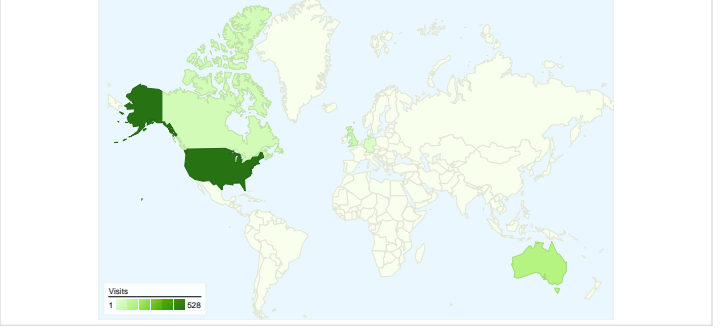

Site Usage

905 Visits 70.17% Bounce Rate

1,358 Pageviews 00:02:24 Avg. Time on Site

1.50 Pages/Visit 83.98% % New Visits

Visitors Overview

Map Overlay

Traffic Sources Overview

Content Overview

All traffic sources sent a total of 905 visits

27.07% Direct Traffic

66.52% Referring Sites

6.41% Search Engines

- **Referring Sites**
602.00 (66.52%)
- **Direct Traffic**
245.00 (27.07%)
- **Search Engines**
58.00 (6.41%)

905 visits came from 54 countries/territories

Site Usage						
Visits	Pages/Visit	Avg. Time on Site	% New Visits	Bounce Rate		
905 % of Site Total: 100.00%	1.50 Site Avg: 1.50 (0.00%)	00:02:24 Site Avg: 00:02:24 (0.00%)	84.09% Site Avg: 83.98% (0.13%)	70.17% Site Avg: 70.17% (0.00%)		
Country/Territory	Visits	Pages/Visit	Avg. Time on Site	% New Visits	Bounce Rate	
United States	528	1.17	00:01:10	91.67%	75.76%	
Australia	131	3.47	00:10:19	35.11%	40.46%	
United Kingdom	61	1.25	00:00:40	95.08%	77.05%	
Canada	48	1.06	00:00:51	97.92%	77.08%	
Germany	17	1.12	00:01:51	82.35%	64.71%	
France	10	1.50	00:00:55	90.00%	70.00%	
India	8	1.00	00:00:00	75.00%	100.00%	
Japan	7	1.00	00:00:13	100.00%	71.43%	
Denmark	5	1.00	00:00:33	100.00%	60.00%	

Russia	5	1.00	00:00:00	80.00%	100.00%
					1 - 10 of 54

Pages on this site were viewed a total of 1,358 times

 1,358 Pageviews

 1,080 Unique Views

 70.17% Bounce Rate

Top Content

Pages	Pageviews	% Pageviews
/?p=183	400	29.46%
/	391	28.79%
/?p=28	138	10.16%
/?p=213	99	7.29%
/?p=128	51	3.76%