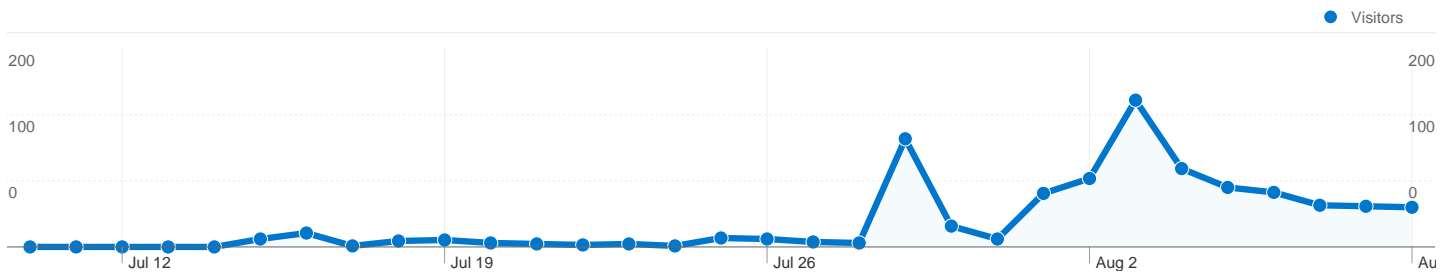

Site Usage

905 Visits 70.17% Bounce Rate

1,358 Pageviews 00:02:24 Avg. Time on Site

1.50 Pages/Visit 83.98% % New Visits

Visitors Overview

Map Overlay

Traffic Sources Overview

Content Overview

Pages	Pageviews	% Pageviews
/?p=183	400	29.46%
/	391	28.79%
/?p=28	138	10.16%
/?p=213	99	7.29%
/?p=128	51	3.76%

762 people visited this site

905 Visits

762 Absolute Unique Visitors

1,358 Pageviews

1.50 Average Pageviews

905 visits came from 54 countries/territories

Site Usage						
Visits	Pages/Visit	Avg. Time on Site	% New Visits	Bounce Rate		
905 % of Site Total: 100.00%	1.50 Site Avg: 1.50 (0.00%)	00:02:24 Site Avg: 00:02:24 (0.00%)	84.09% Site Avg: 83.98% (0.13%)	70.17% Site Avg: 70.17% (0.00%)		
Country/Territory	Visits	Pages/Visit	Avg. Time on Site	% New Visits	Bounce Rate	
United States	528	1.17	00:01:10	91.67%	75.76%	
Australia	131	3.47	00:10:19	35.11%	40.46%	
United Kingdom	61	1.25	00:00:40	95.08%	77.05%	
Canada	48	1.06	00:00:51	97.92%	77.08%	
Germany	17	1.12	00:01:51	82.35%	64.71%	
France	10	1.50	00:00:55	90.00%	70.00%	
India	8	1.00	00:00:00	75.00%	100.00%	
Japan	7	1.00	00:00:13	100.00%	71.43%	
Denmark	5	1.00	00:00:33	100.00%	60.00%	

Russia	5	1.00	00:00:00	80.00%	100.00%
					1 - 10 of 54

Pages on this site were viewed a total of 1,358 times

 1,358 Pageviews

 1,080 Unique Views

 70.17% Bounce Rate

Top Content

Pages	Pageviews	% Pageviews
/?p=183	400	29.46%
/	391	28.79%
/?p=28	138	10.16%
/?p=213	99	7.29%
/?p=128	51	3.76%